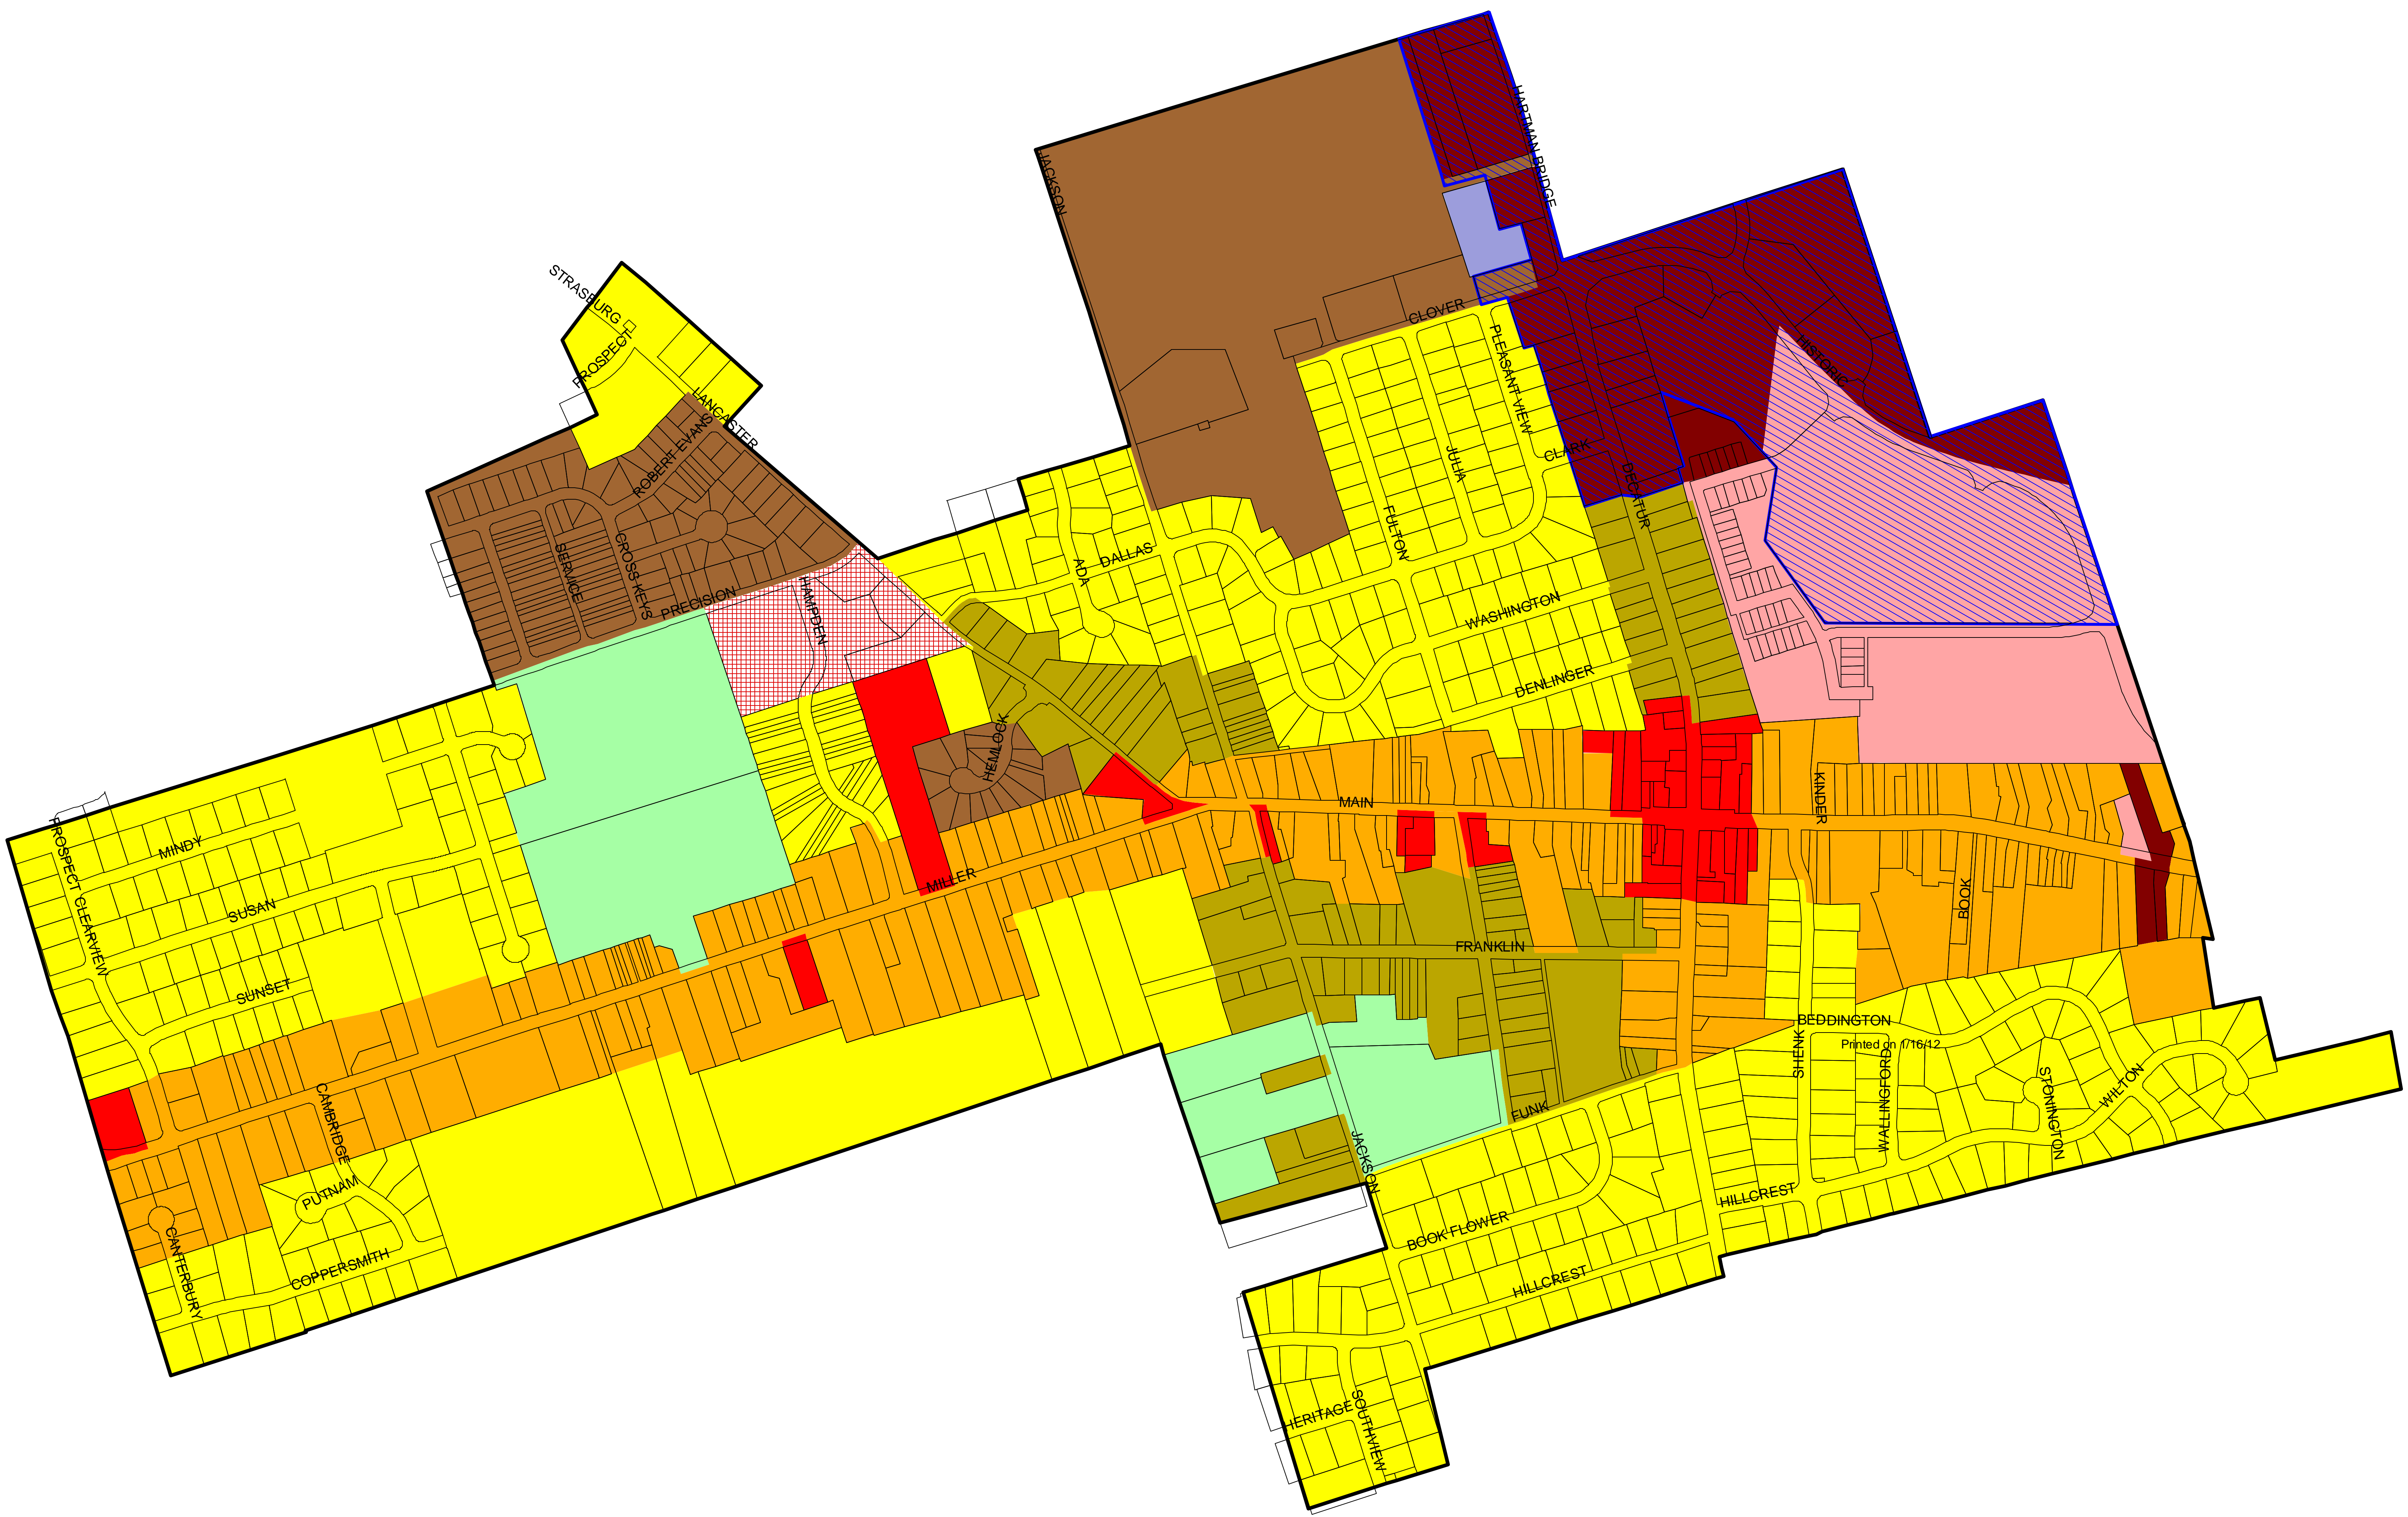

STRASBURG BOROUGH ZONING MAP

1/18/12

- PARCELS
- BOROUGH BOUNDARIES
- ZONES**
- Recreation
- R-1 Residential
- R-2 Residential
- R-3 Residential
- RH Residential
- C-1 Commercial
- C-2 Commercial
- C-3 Commercial
- Commercial Office
- Industrial
- Gateway North Overlay Zone