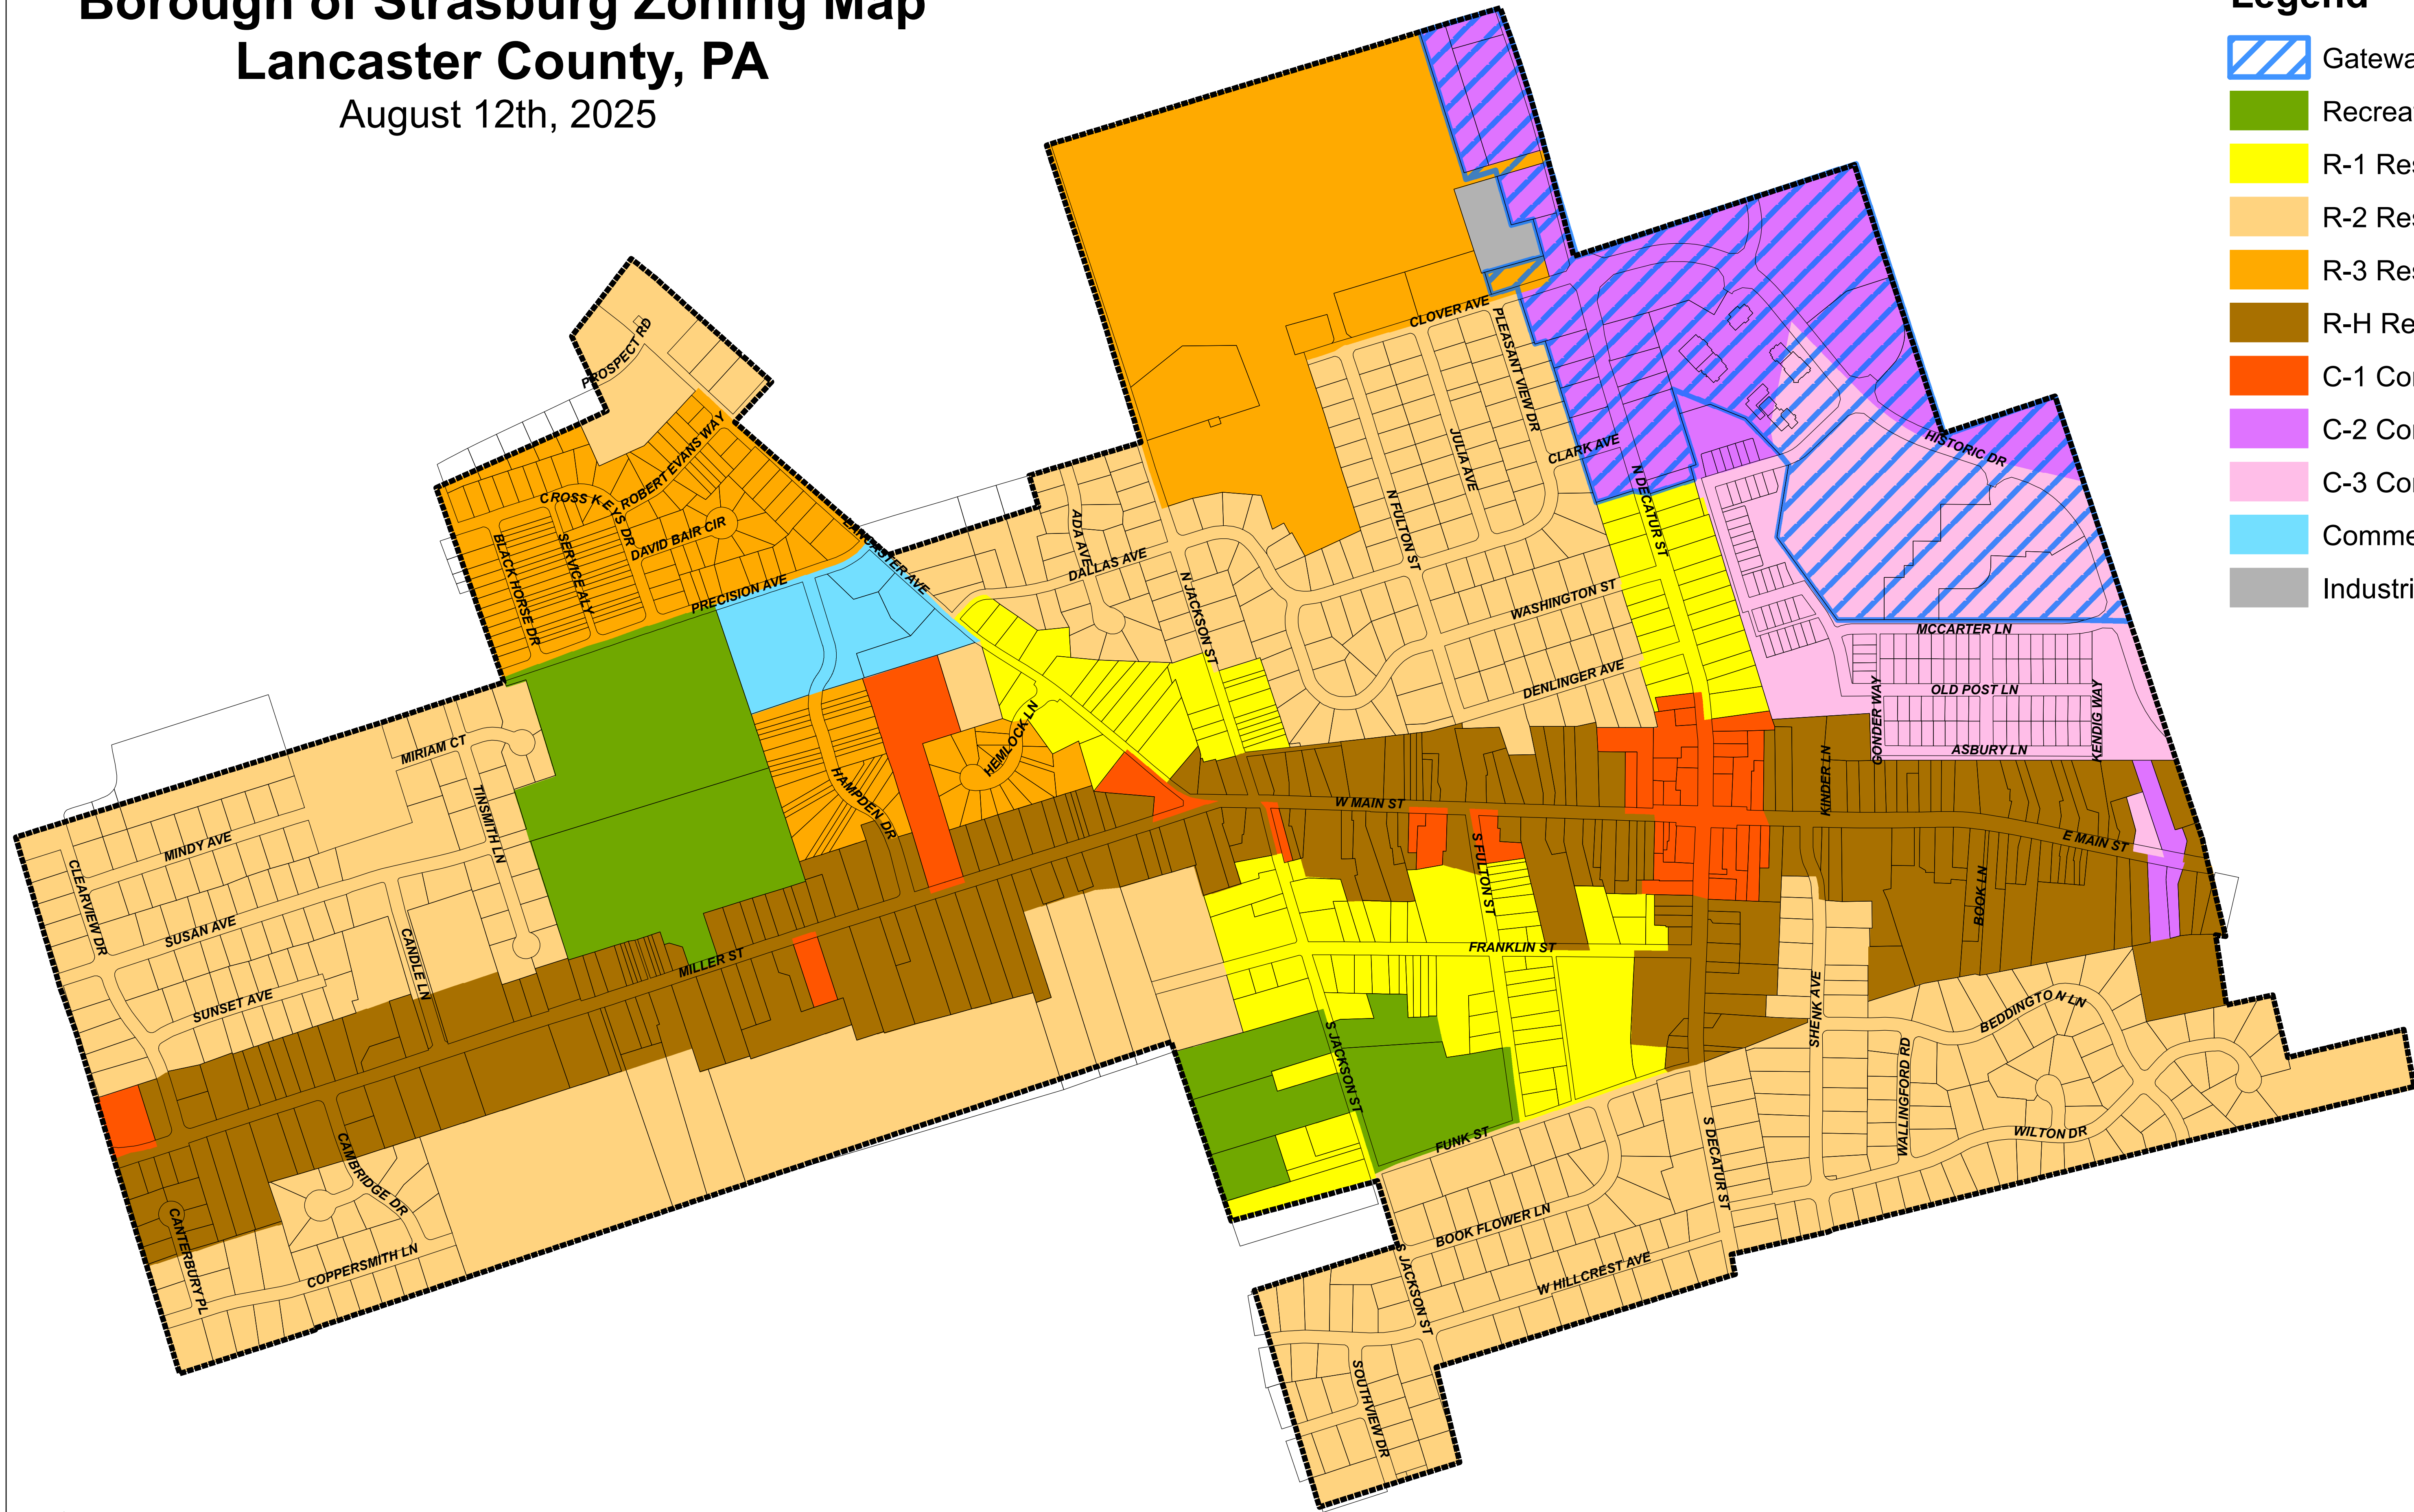

# Borough of Strasburg Zoning Map

## Lancaster County, PA

August 12th, 2025

### Legend

-  Gateway North Overlay Zone
-  Recreation
-  R-1 Residential
-  R-2 Residential
-  R-3 Residential
-  R-H Residential
-  C-1 Commercial
-  C-2 Commercial
-  C-3 Commercial
-  Commercial Office
-  Industrial

0 150 300 600 900 1,200 1,500 Feet

1 inch = 300 feet